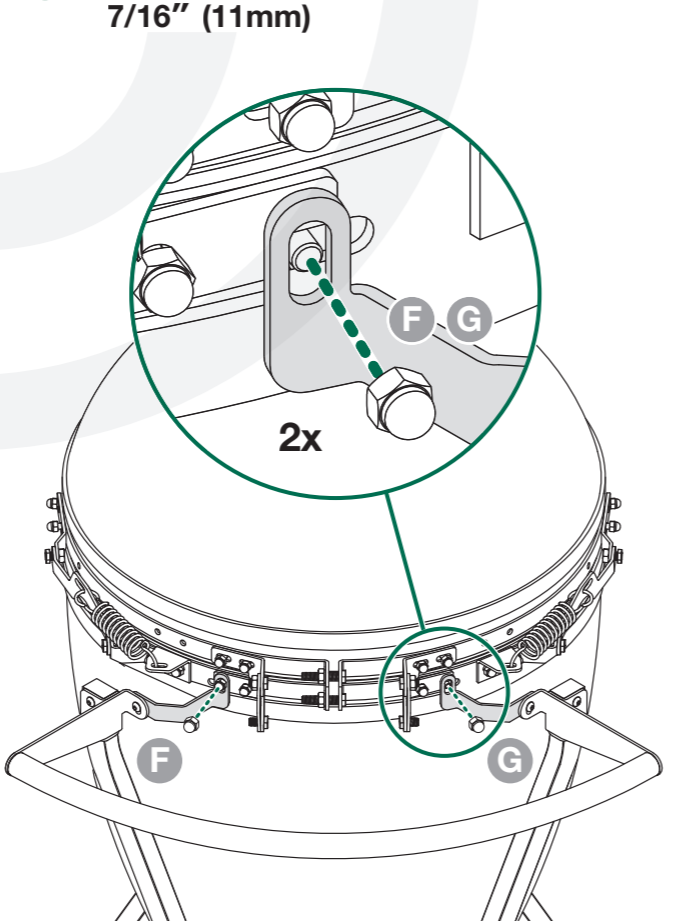

8

BGE_CH

© COPYRIGHT BIG GREEN EGG INC.