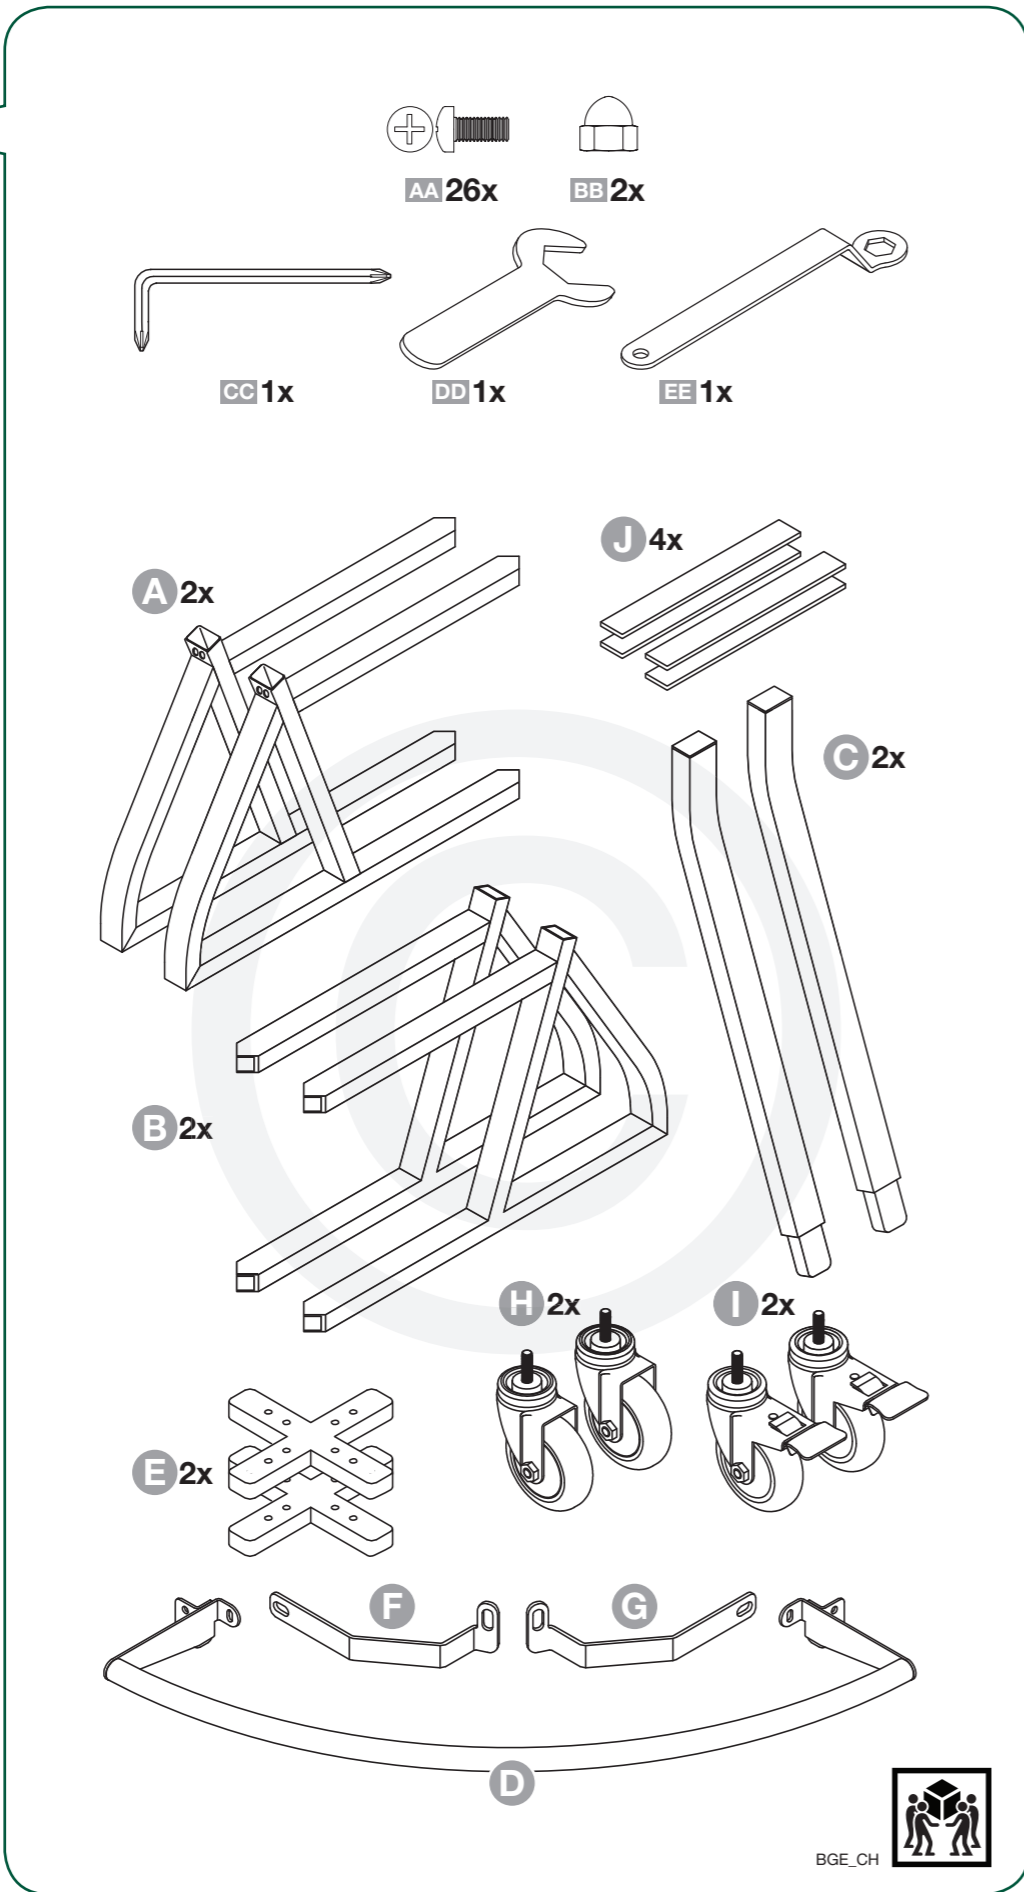

# IntEGGrated Nest+Handler

XL

© COPYRIGHT BIG GREEN EGG INC.

[www.biggreenegg.com/assembly-videos](http://www.biggreenegg.com/assembly-videos)

- [www.biggreenegg.com](http://www.biggreenegg.com)
- [www.biggreenegg.ca](http://www.biggreenegg.ca)
- [www.biggreenegg.eu](http://www.biggreenegg.eu)
- [www.biggreenegg.co.uk](http://www.biggreenegg.co.uk)
- [www.biggreenegg.com.au](http://www.biggreenegg.com.au)
- [www.biggreenegg.co.nz](http://www.biggreenegg.co.nz)
- [www.biggreeneggisrael.com](http://www.biggreeneggisrael.com)
- [www.biggreenegg.com.mx](http://www.biggreenegg.com.mx)
- [www.biggreenegg.co.za](http://www.biggreenegg.co.za)