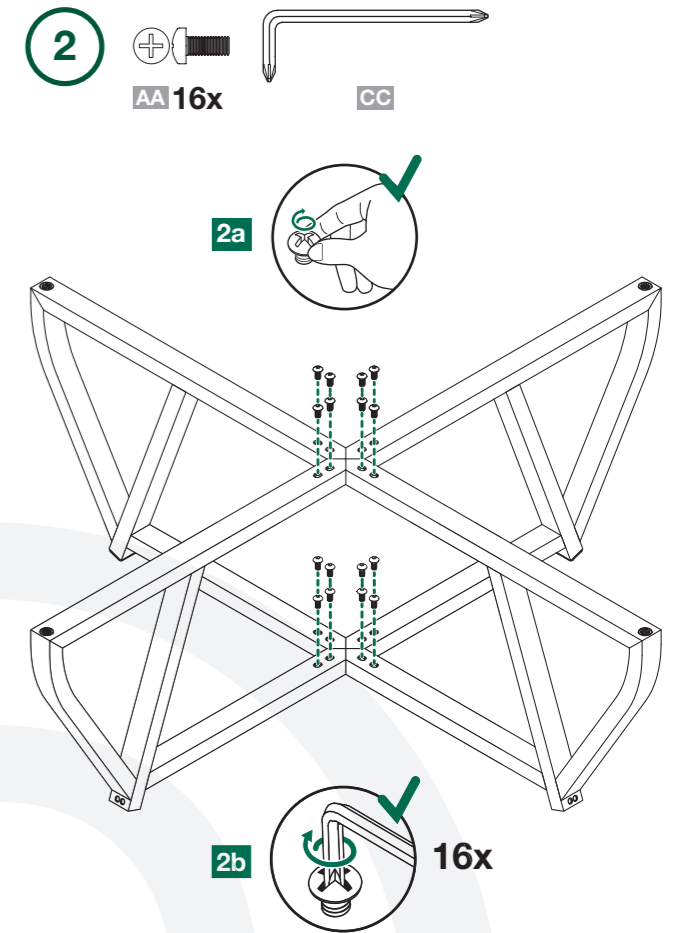

© COPYRIGHT BIG GREEN EGG INC.