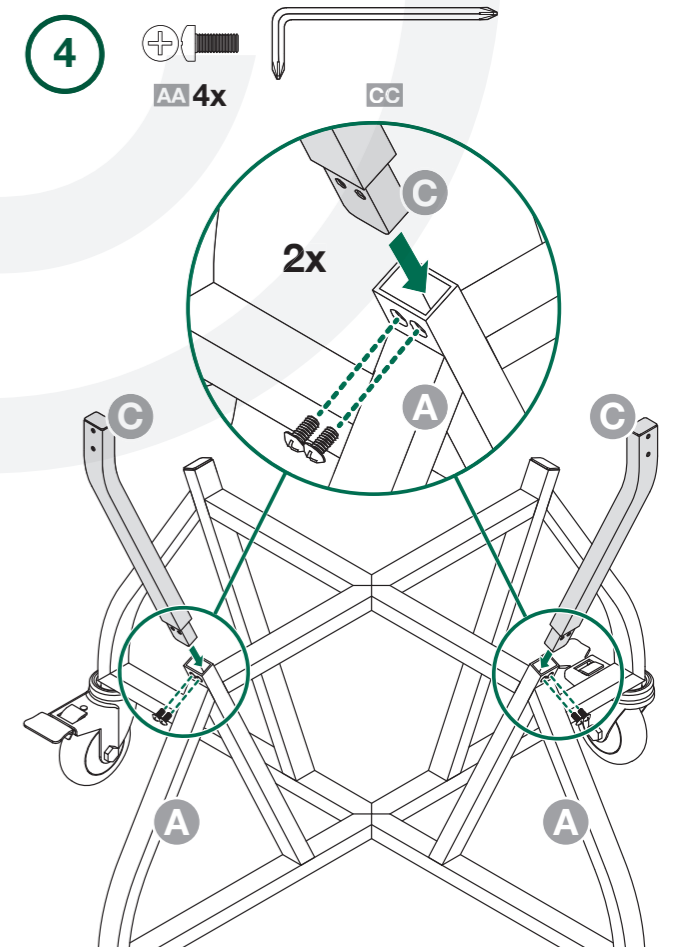

© COPYRIGHT BIG GREEN EGG INC.