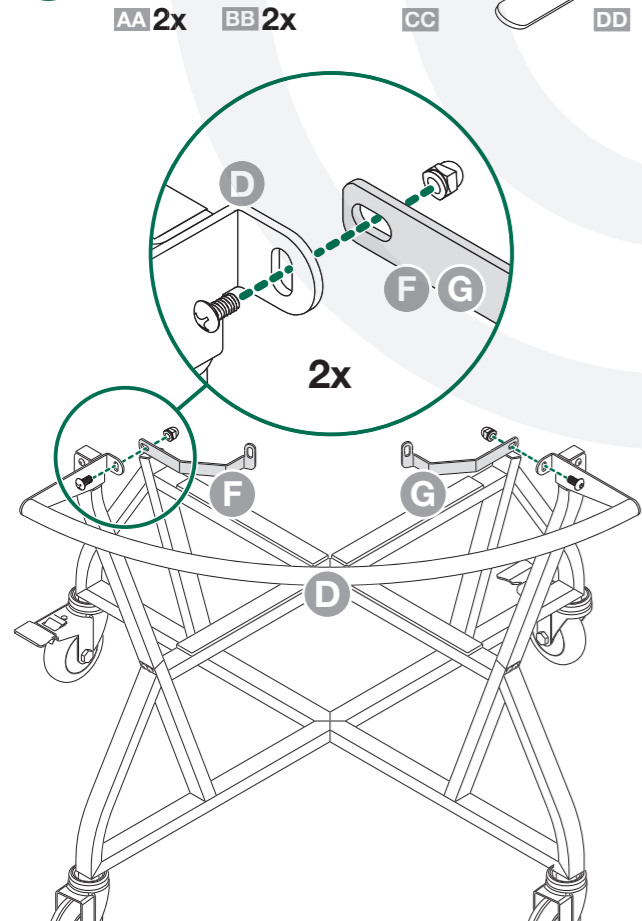

5

6

7

8

BGE_CH

© COPYRIGHT BIG GREEN EGG INC.

IntEGGrated Nest+Handler

XL

© COPYRIGHT BIG GREEN EGG INC.