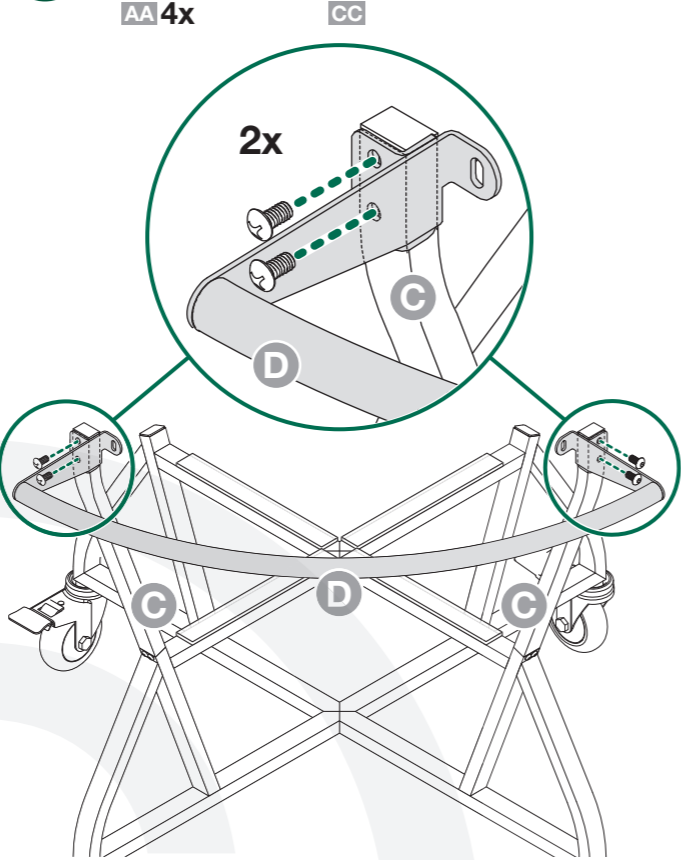

5

6

7

8

BGE_CH

© COPYRIGHT BIG GREEN EGG INC.

IntEGGrated Nest+Handler

XL

© COPYRIGHT BIG GREEN EGG INC.