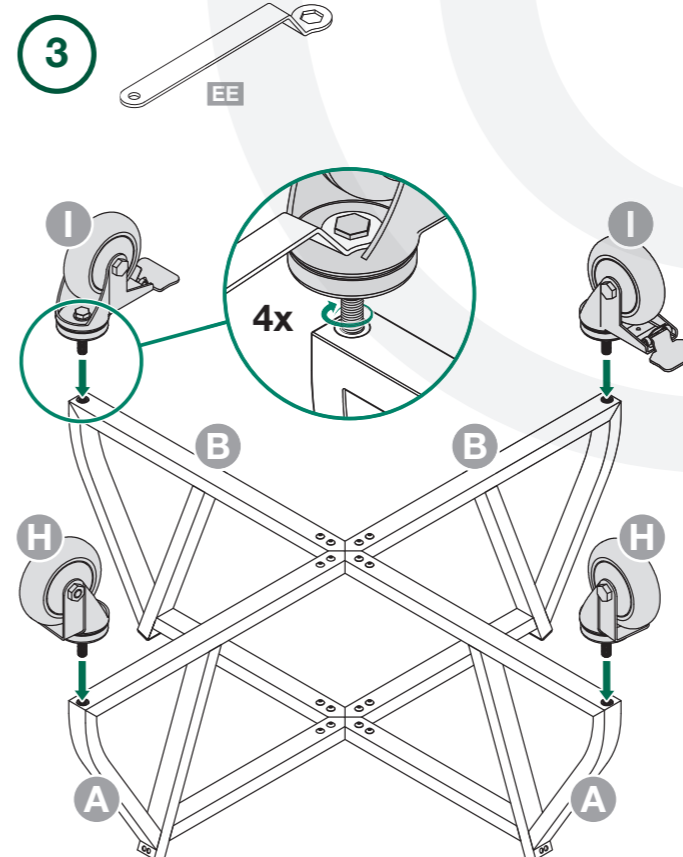

© COPYRIGHT BIG GREEN EGG INC.