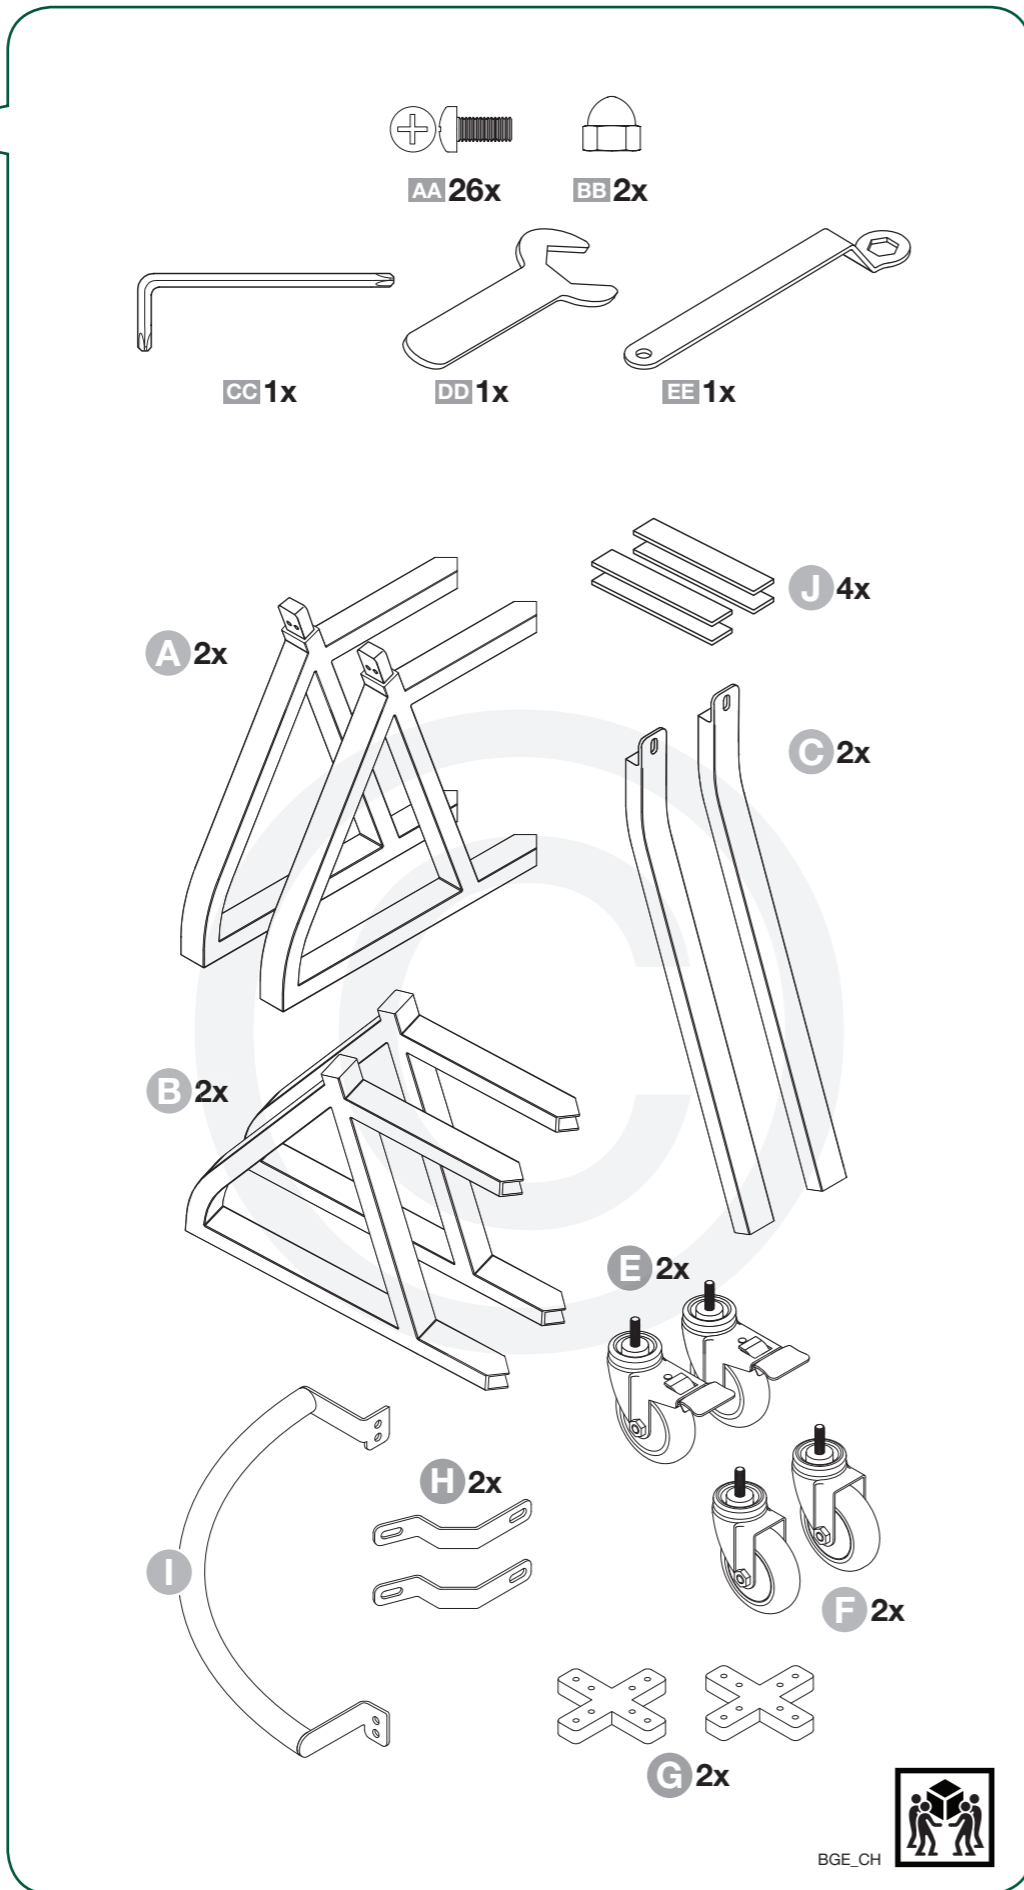

www.biggreenegg.com/assembly-videos

- www.biggreenegg.com
- www.biggreenegg.ca
- www.biggreenegg.com.co
- www.biggreenegg.eu
- www.biggreenegg.co.uk
- www.biggreenegg.com.au
- www.biggreenegg.co.nz
- www.biggreeneggisrael.com
- www.biggreenegg.com.mx
- www.biggreenegg.co.za

CAUTION: SEE SAFETY NOTICE
www.biggreenegg.com/safetytips

© Big Green Egg, Inc. All Rights Reserved Worldwide. No part of this document may be reproduced or transmitted in any form or by any means, digital, electronic, mechanical, photocopying, recording, or otherwise, without the prior written permission of Big Green Egg, Inc. (BGE). All images and materials are protected by © copyright and all rights are reserved in any medium and any form of reproduction worldwide. Any use of these materials, including reproduction, modification, distribution or republication, without the prior written consent of Big Green Egg, is strictly prohibited. Big Green Egg®, including the Big Green Egg logo, are trademarks and/or registered trademarks of BGE in the USA and other countries throughout the world. All Rights are Reserved Worldwide. Warning: The unauthorized reproduction or distribution of this copyrighted work is illegal. Criminal copyright infringement, including infringement without monetary gain, is investigated by the FBI and is punishable by up to five years in federal prison and a fine of $250,000.